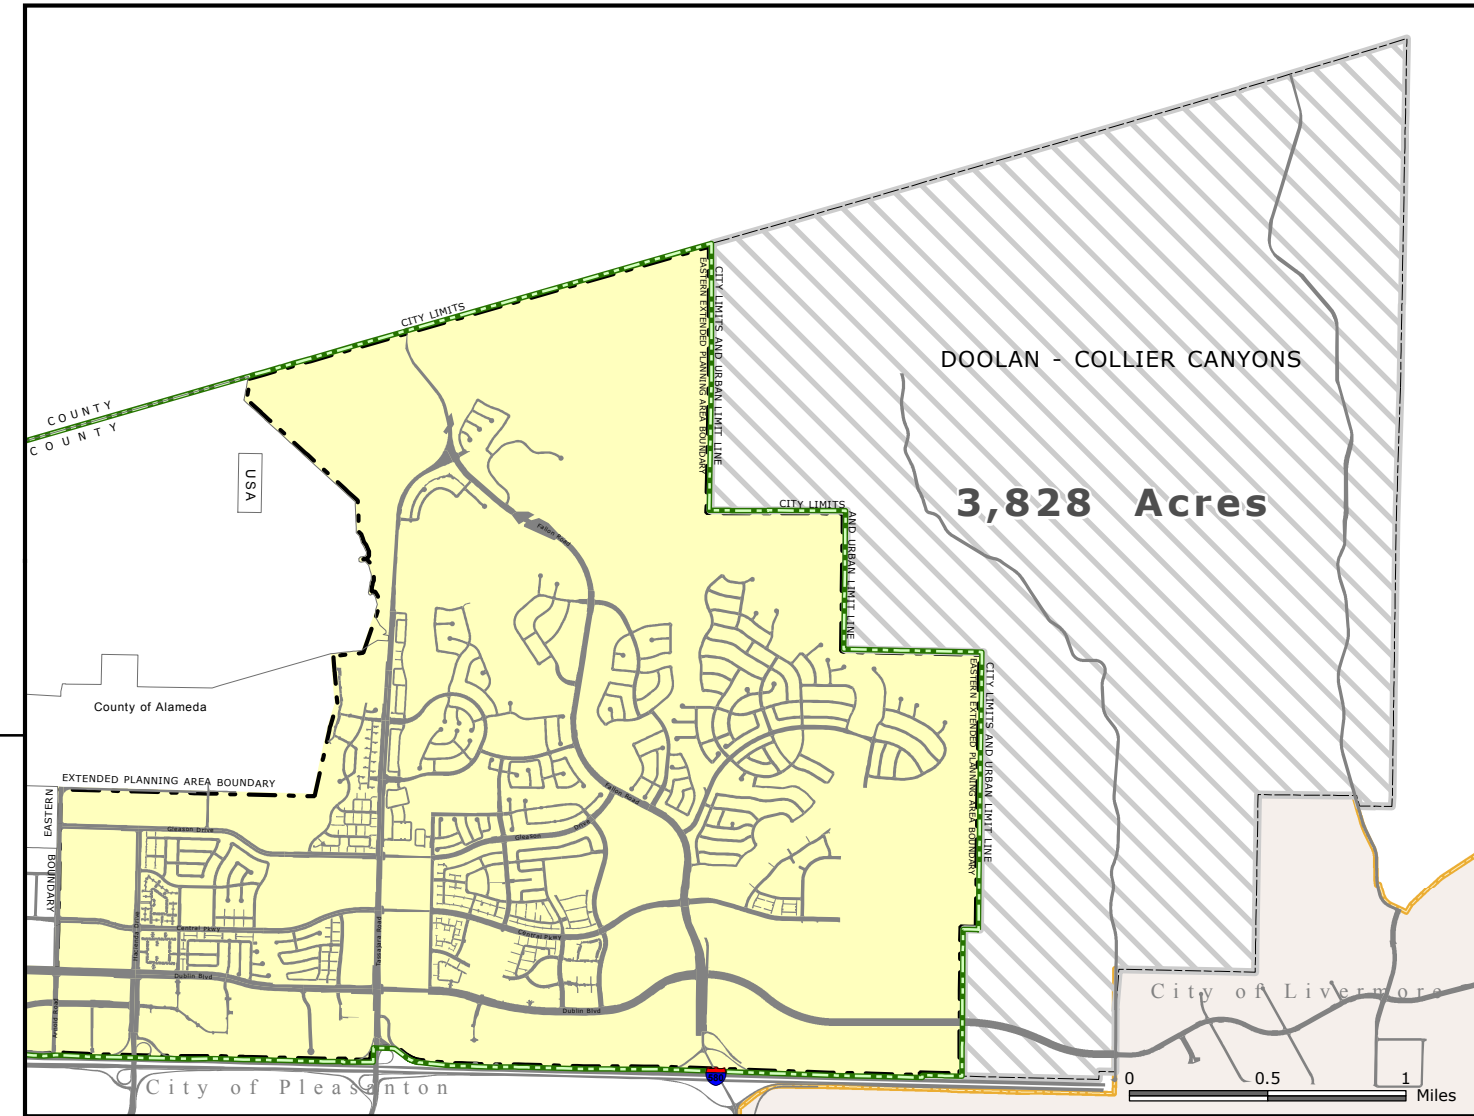

DUBLIN GENERAL PLAN

OPEN SPACE INITIATIVE PROTECTION AREAS

(Figure 2-2)

June 3, 2014

- Western Extended Planning Area Boundary
- Primary Planning Area Boundary
- Open Space Initiative Protection Area
- City of Dublin
- Sphere of Influence
- Streets
- Eastern Extended Planning Area Boundary
- Open Space Initiative Protection Area