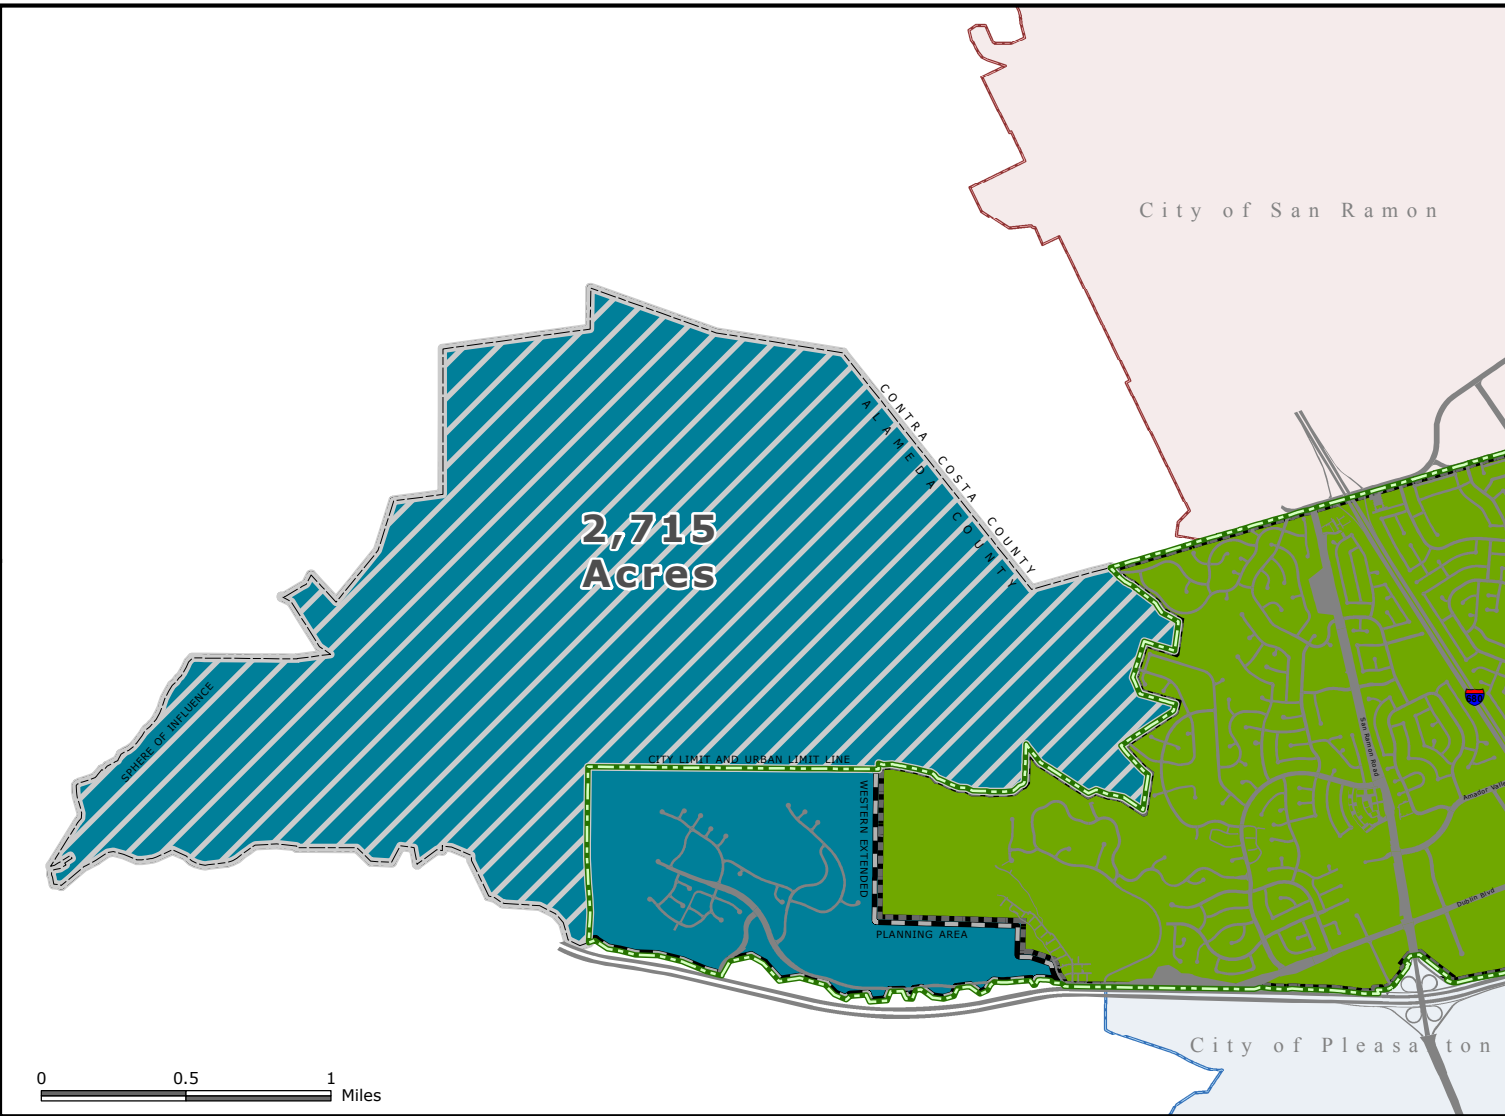

DUBLIN GENERAL PLAN

OPEN SPACE INITIATIVE PROTECTION AREAS

(Figure 2-2)

June 3, 2014

- Western Extended Planning Area Boundary
- Primary Planning Area Boundary
- Open Space Initiative Protection Area
- City of Dublin
- Sphere of Influence
- Streets
- Eastern Extended Planning Area Boundary
- Open Space Initiative Protection Area