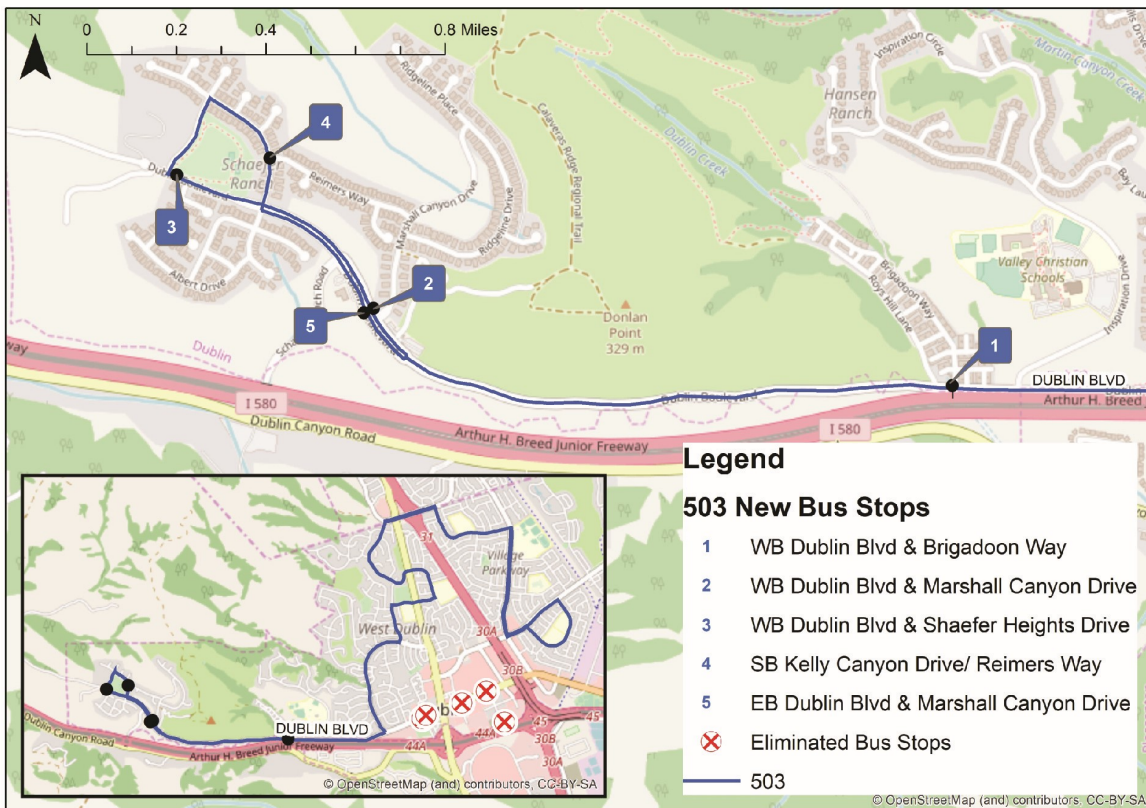

WHEELS RIDER ALERT

Effective Tuesday January 7, 2020, Route 503 will be serving five new bus stops in West Dublin. Service between the West Dublin BART Station and Dublin Blvd and Silvergate Drive will be discontinued. Please see map and schedule below.

Morning

Dublin & Brigadoon	Dublin & Marshall Canyon WB	Silvergate & Betlen	Shannon Park	Alcosta & San Ramon	Dublin High School	Wells Middle School
7:05	7:08	7:17	7:22	7:27	7:33	—
7:46	7:49	7:58	8:03	8:08	8:14	8:20

Afternoon

Wells Middle School	Dublin High School	Alcosta & San Ramon	Shannon Park	Silvergate & Betlen	Dublin & Brigadoon	Dublin & Marshall Canyon EB
3:31	3:37	3:43	3:48	3:53	3:55	4:05

On school day Wednesdays, an extra trip is provided, leaving Wells Middle School at 2:12 pm.