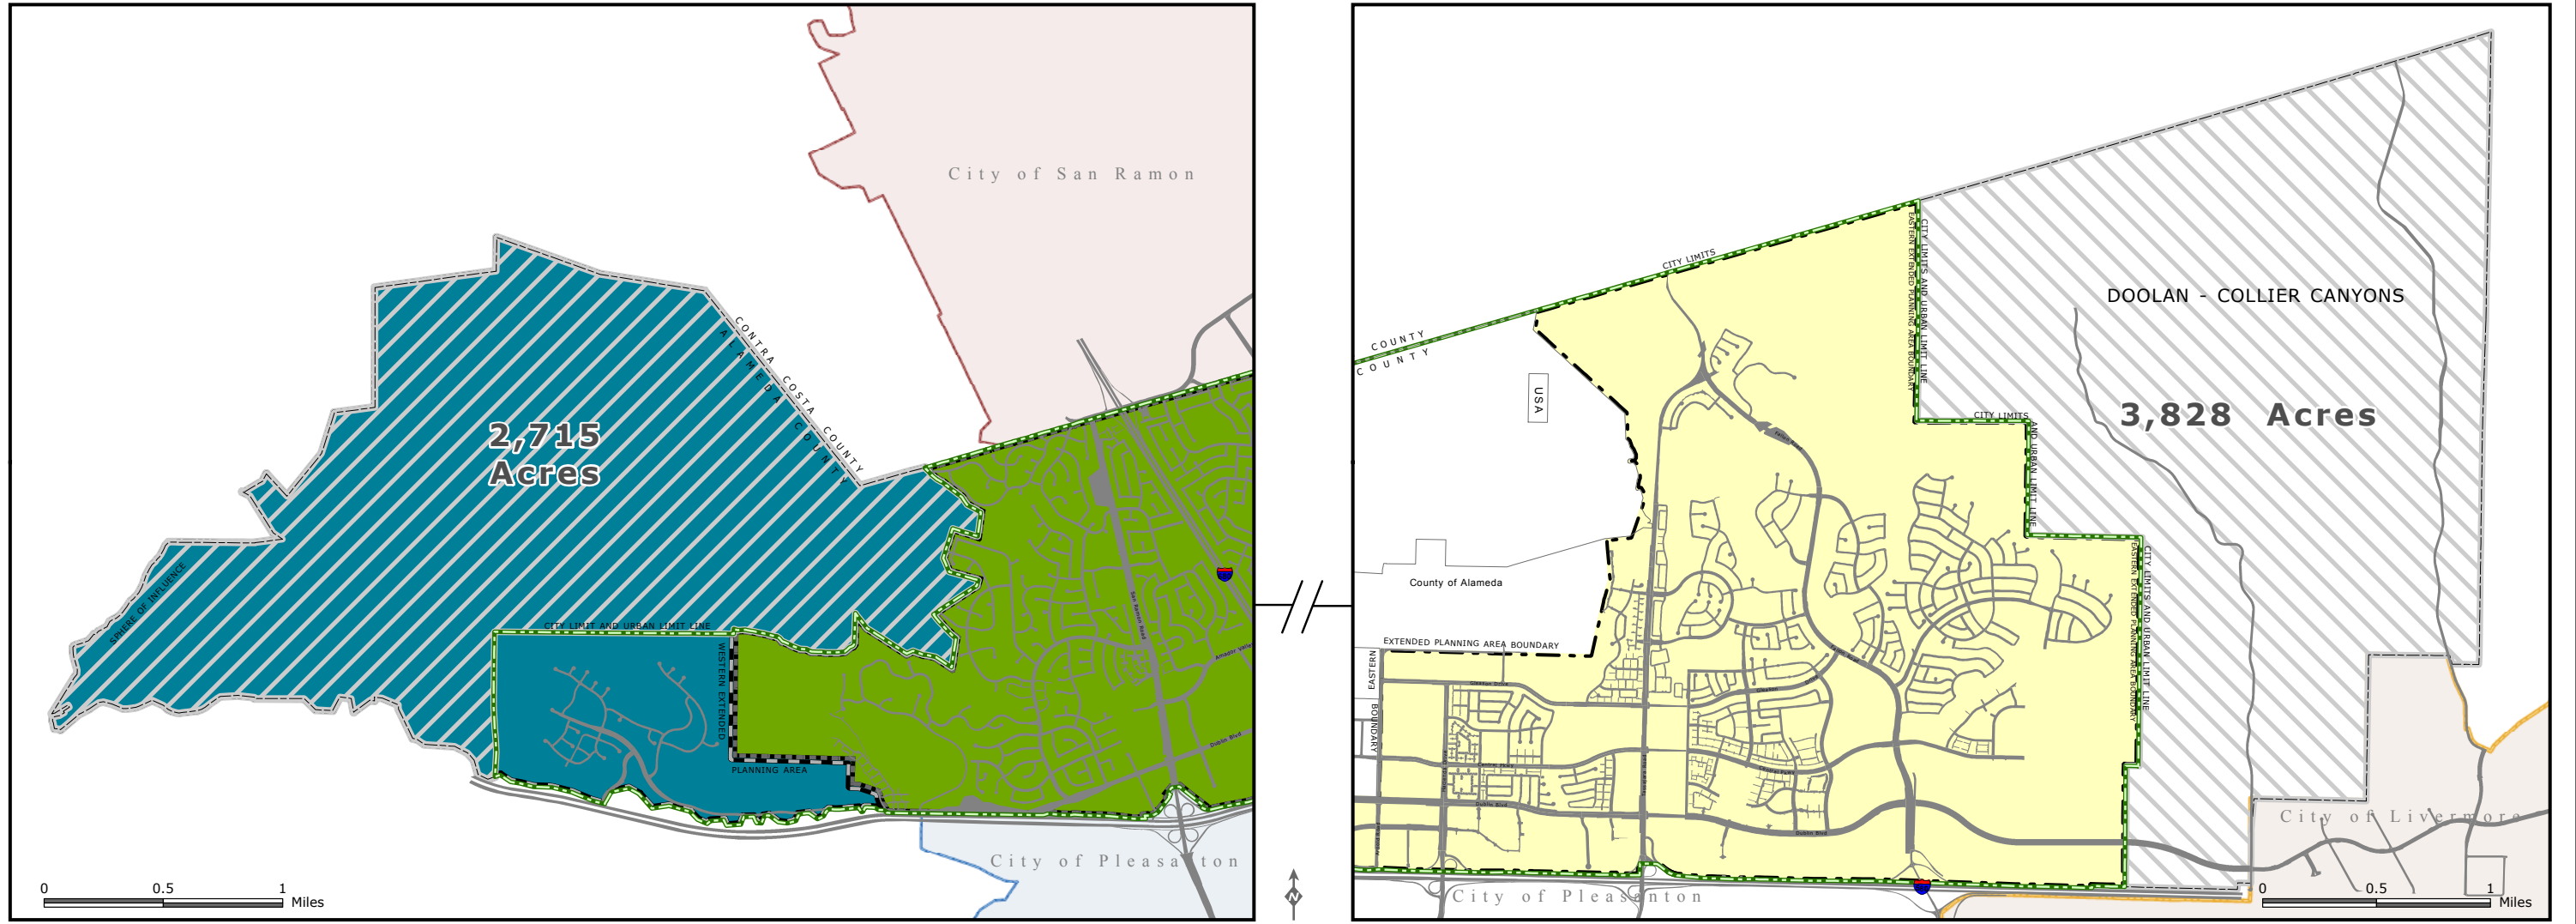

DUBLIN GENERAL PLAN

OPEN SPACE INITIATIVE PROTECTION AREAS

(Figure 2-2)

June 3, 2014

- Western Extended Planning Area Boundary
- Primary Planning Area Boundary
- Open Space Initiative Protection Area
- City of Dublin
- Sphere of Influence
- Streets
- Eastern Extended Planning Area Boundary
- Open Space Initiative Protection Area